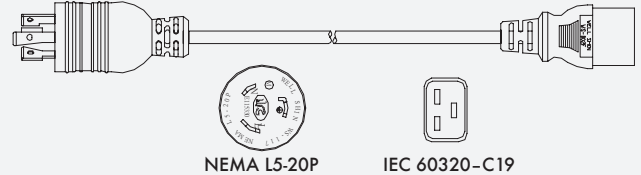

IEC INLET CORDS

NEMA 5-20P TO IEC C19

NEMA 5-20P

IEC 60320-C19

Part Number	Length	Cable
EPCS011	8' 2"	Black SJTW 12 AWG 3C 105DEG C

L5-20P TO IEC C19

NEMA L5-20P

IEC 60320-C19

Part Number	Length	Cable
EPCS041	8' 2"	Black SJTW 12 AWG 3C 105DEG C

5-20P TO IEC C19R

NEMA 5-20P

IEC 60320-C19R

Part Number	Length	Cable
EPCS021	6'	Black SJT 12 AWG 3C 75DEG C

L6-20P TO IEC C19

NEMA L6-20P

IEC 60320-C19

Part Number	Length	Cable
EPCS051	8' 2"	Black SJTW 12 AWG 3C 105DEG C

6-20P TO IEC C19

NEMA 6-20P

IEC 60320-C19

Part Number	Length	Cable
EPCS031	8' 2"	Black SJT 12 AWG 3C 105DEG C

IEC APPLIANCE CORDS

NEMA 5-15P TO IEC C13

NEMA 5-15P

IEC-60320-C13

Individual Cords

Part Number	Length	Cable
EPCS001	1' 3"	Black SVT 18 AWG 3C 105DEG C
EPCS002	2'	Black SVT 18 AWG 3C 105DEG C
EPCS003	3'	Black SVT 18 AWG 3C 105DEG C
EPCS004	6'	Black SVT 18 AWG 3C 105DEG C